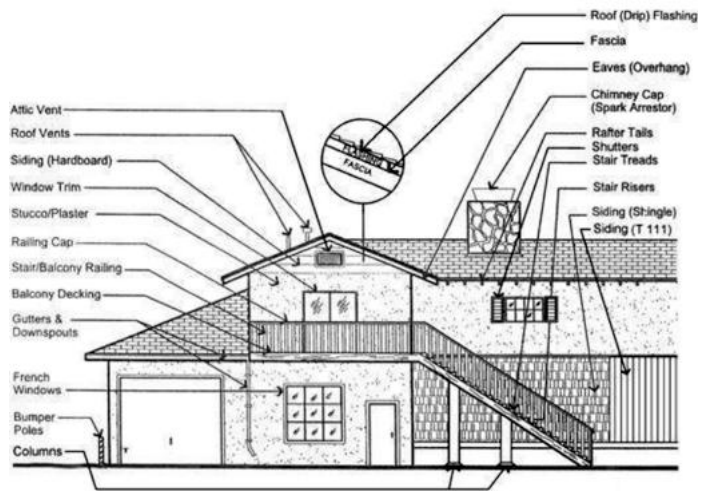

Magnolia HOA

Magnolia Ave and Palm Glen Dr
Santee, CA 92071

Color Scheme 8 Colors

0272 Mineral Water
Approved Color

0188 Baguette
Approved Color

0227 Moonscape
Approved Color

Special Notes

Your choice of color scheme must be submitted in writing to the architectural committee for approval. A minimum of two (2) colors from the chosen color scheme must be used and all colors must be from within the same color scheme.

Color Disclaimer: It is recommended that these color schemes NOT be used for touch up but for repaint of entire areas to ensure color consistency.

Architectural Detail Guide

Courtesy Discount

Provide your Community or Development account number and save up to 25% on Vista Paint manufactured paint products.

Nearby Vista Paint Store Locations

El Cajon (2 miles)
1220 North Magnolia Ave.
El Cajon, CA 92020
619.588.7755

San Diego/Kearny Villa (9 miles)
5710 Kearny Villa Rd.
San Diego/Kearny Villa, CA 92123
858.565.7477

San Diego/Bay Park (14 miles)
1103 Morena Blvd.
San Diego/Bay Park, CA 92110
619.276.0003

Color Advisory Disclaimer: Vista Paint Company does not advise using the printed copy of the color chips to make final decisions on color choices. There can be a difference between the actual color chip and the printed page due to resolution qualities of each printer. If a color match is critical we would suggest that you obtain actual color chips from one of our stores or order the chips on line to be mailed directly to you.