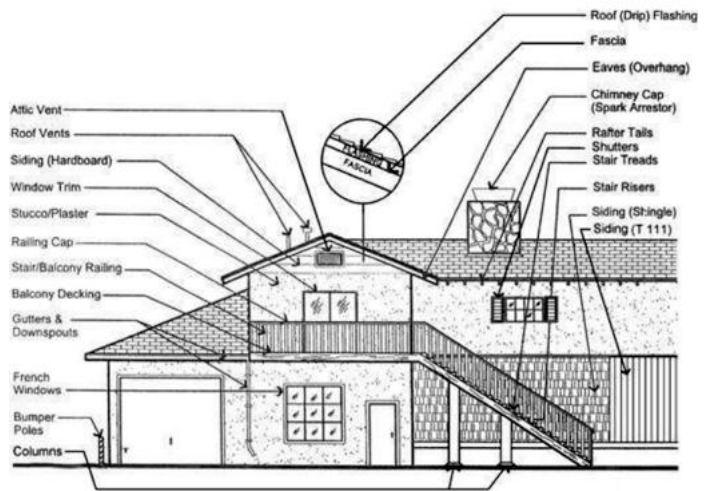

Magnolia HOA

Magnolia Ave and Palm Glen Dr
Santee, CA 92071

Color Scheme 6 Colors

0224 Pebblebrook
Approved Color

0630 Star Mist
Approved Color

0030 Lady Nicole
Approved Color

Special Notes

Your choice of color scheme must be submitted in writing to the architectural committee for approval. A minimum of two (2) colors from the chosen color scheme must be used and all colors must be from within the same color scheme.

Color Disclaimer: It is recommended that these color schemes NOT be used for touch up but for repaint of entire areas to ensure color consistency.

Architectural Detail Guide

Courtesy Discount

Provide your Community or Development account number and save up to 25% on Vista Paint manufactured paint products.

Nearby Vista Paint Store Locations

El Cajon (2 miles)
1220 North Magnolia Ave.
El Cajon, CA 92020
619.588.7755

San Diego/Kearny Villa (9 miles)
5710 Kearny Villa Rd.
San Diego/Kearny Villa, CA 92123
858.565.7477

San Diego/Bay Park (14 miles)
1103 Morena Blvd.
San Diego/Bay Park, CA 92110
619.276.0003

Color Advisory Disclaimer: Vista Paint Company does not advise using the printed copy of the color chips to make final decisions on color choices. There can be a difference between the actual color chip and the printed page due to resolution qualities of each printer. If a color match is critical we would suggest that you obtain actual color chips from one of our stores or order the chips on line to be mailed directly to you.