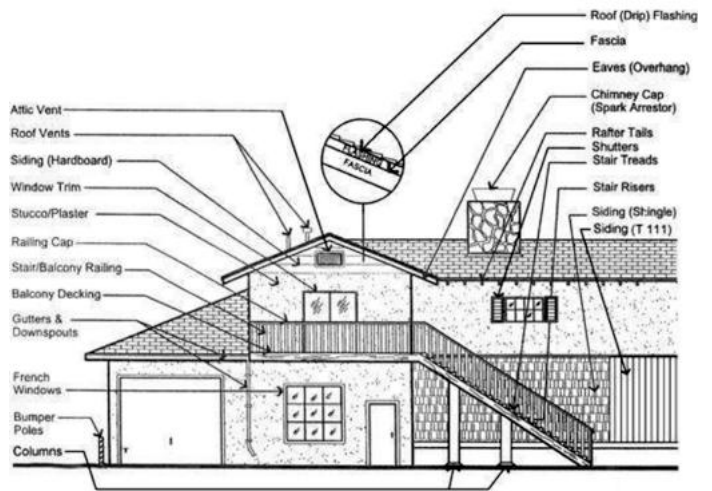

Magnolia HOA

Magnolia Ave and Palm Glen Dr
Santee, CA 92071

Color Scheme 5 Colors

0196 Overgrown
Approved Color

0478 Singing in the Rain
Approved Color

0279 Garden Country
Approved Color

Special Notes

Your choice of color scheme must be submitted in writing to the architectural committee for approval. A minimum of two (2) colors from the chosen color scheme must be used and all colors must be from within the same color scheme.

Color Disclaimer: It is recommended that these color schemes NOT be used for touch up but for repaint of entire areas to ensure color consistency.

Architectural Detail Guide

Courtesy Discount

Provide your Community or Development account number and save up to 25% on Vista Paint manufactured paint products.

Nearby Vista Paint Store Locations

El Cajon (2 miles)
1220 North Magnolia Ave.
El Cajon, CA 92020
619.588.7755

San Diego/Kearny Villa (9 miles)
5710 Kearny Villa Rd.
San Diego/Kearny Villa, CA 92123
858.565.7477

San Diego/Bay Park (14 miles)
1103 Morena Blvd.
San Diego/Bay Park, CA 92110
619.276.0003

Color Advisory Disclaimer: Vista Paint Company does not advise using the printed copy of the color chips to make final decisions on color choices. There can be a difference between the actual color chip and the printed page due to resolution qualities of each printer. If a color match is critical we would suggest that you obtain actual color chips from one of our stores or order the chips on line to be mailed directly to you.