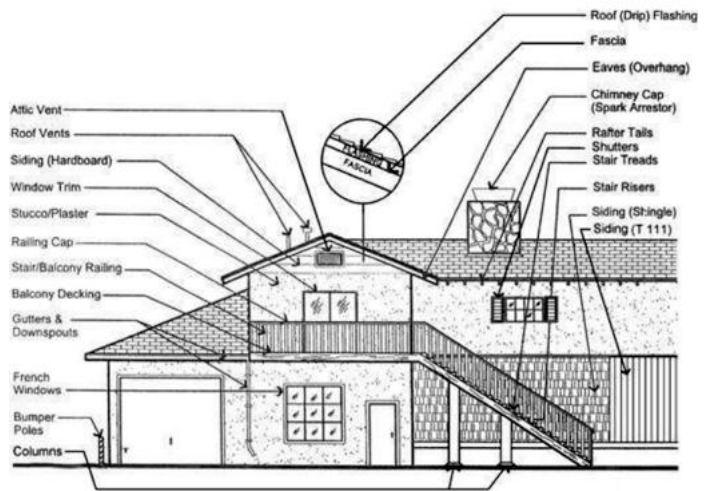

Magnolia HOA

Magnolia Ave and Palm Glen Dr
Santee, CA 92071

Color Scheme 4 Colors

0182 Ivory Ridge
Approved Color

0472 Micropolis
Approved Color

0196 Overgrown
Approved Color

Special Notes

Your choice of color scheme must be submitted in writing to the architectural committee for approval. A minimum of two (2) colors from the chosen color scheme must be used and all colors must be from within the same color scheme.

Color Disclaimer: It is recommended that these color schemes NOT be used for touch up but for repaint of entire areas to ensure color consistency.

Architectural Detail Guide

Courtesy Discount

Provide your Community or Development account number and save up to 25% on Vista Paint manufactured paint products.

Nearby Vista Paint Store Locations

El Cajon (2 miles)
1220 North Magnolia Ave.
El Cajon, CA 92020
619.588.7755

San Diego/Kearny Villa (9 miles)
5710 Kearny Villa Rd.
San Diego/Kearny Villa, CA 92123
858.565.7477

San Diego/Bay Park (14 miles)
1103 Morena Blvd.
San Diego/Bay Park, CA 92110
619.276.0003

Color Advisory Disclaimer: Vista Paint Company does not advise using the printed copy of the color chips to make final decisions on color choices. There can be a difference between the actual color chip and the printed page due to resolution qualities of each printer. If a color match is critical we would suggest that you obtain actual color chips from one of our stores or order the chips on line to be mailed directly to you.