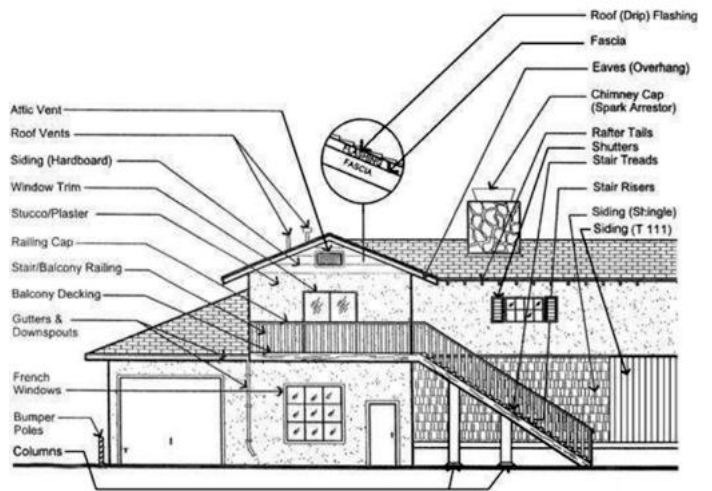

Magnolia HOA

Magnolia Ave and Palm Glen Dr
Santee, CA 92071

Color Scheme 3 Colors

0162 Apple Pie
Approved Color

0159 Senior Moment
Approved Color

0272 Mineral Water
Approved Color

Special Notes

Your choice of color scheme must be submitted in writing to the architectural committee for approval. A minimum of two (2) colors from the chosen color scheme must be used and all colors must be from within the same color scheme.

Color Disclaimer: It is recommended that these color schemes NOT be used for touch up but for repaint of entire areas to ensure color consistency.

Architectural Detail Guide

Courtesy Discount

Provide your Community or Development account number and save up to 25% on Vista Paint manufactured paint products.

Nearby Vista Paint Store Locations

El Cajon (2 miles)
1220 North Magnolia Ave.
El Cajon, CA 92020
619.588.7755

San Diego/Kearny Villa (9 miles)
5710 Kearny Villa Rd.
San Diego/Kearny Villa, CA 92123
858.565.7477

San Diego/Bay Park (14 miles)
1103 Morena Blvd.
San Diego/Bay Park, CA 92110
619.276.0003

Color Advisory Disclaimer: Vista Paint Company does not advise using the printed copy of the color chips to make final decisions on color choices. There can be a difference between the actual color chip and the printed page due to resolution qualities of each printer. If a color match is critical we would suggest that you obtain actual color chips from one of our stores or order the chips on line to be mailed directly to you.