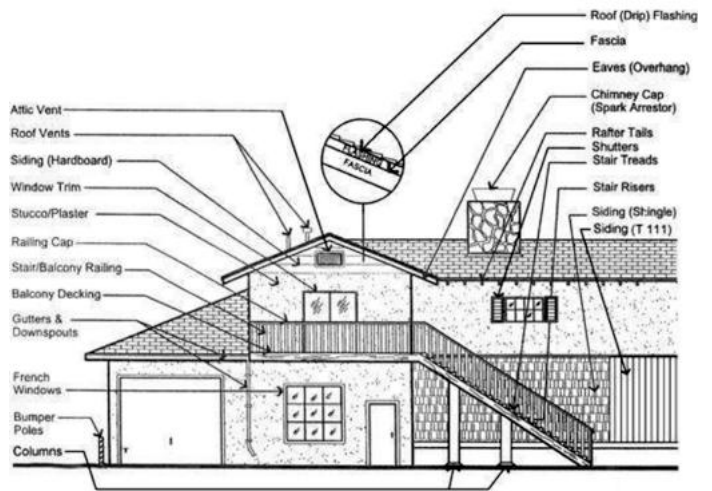

Magnolia HOA

Magnolia Ave and Palm Glen Dr
Santee, CA 92071

Color Scheme 2 Colors

0188 Baguette
Approved Color

0107 Prosperity
Approved Color

0138 Coconut Macaroon
Approved Color

Special Notes

Your choice of color scheme must be submitted in writing to the architectural committee for approval. A minimum of two (2) colors from the chosen color scheme must be used and all colors must be from within the same color scheme.

Color Disclaimer: It is recommended that these color schemes NOT be used for touch up but for repaint of entire areas to ensure color consistency.

Architectural Detail Guide

Courtesy Discount

Provide your Community or Development account number and save up to 25% on Vista Paint manufactured paint products.

Nearby Vista Paint Store Locations

El Cajon (2 miles)
1220 North Magnolia Ave.
El Cajon, CA 92020
619.588.7755

San Diego/Kearny Villa (9 miles)
5710 Kearny Villa Rd.
San Diego/Kearny Villa, CA 92123
858.565.7477

San Diego/Bay Park (14 miles)
1103 Morena Blvd.
San Diego/Bay Park, CA 92110
619.276.0003

Color Advisory Disclaimer: Vista Paint Company does not advise using the printed copy of the color chips to make final decisions on color choices. There can be a difference between the actual color chip and the printed page due to resolution qualities of each printer. If a color match is critical we would suggest that you obtain actual color chips from one of our stores or order the chips on line to be mailed directly to you.