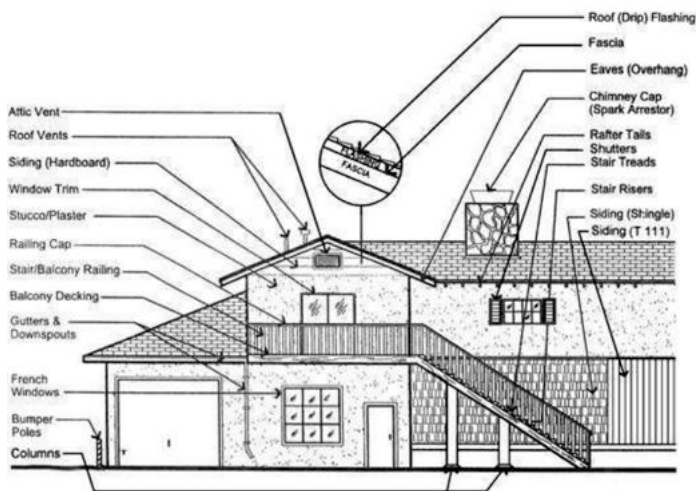

Magnolia HOA

Magnolia Ave and Palm Glen Dr
Santee, CA 92071

Color Scheme 1 Colors

0182 Ivory Ridge
Approved Color

0918 Good-Looking
Approved Color

0181 Ageless
Approved Color

Special Notes

Your choice of color scheme must be submitted in writing to the architectural committee for approval. A minimum of two (2) colors from the chosen color scheme must be used and all colors must be from within the same color scheme.

Color Disclaimer: It is recommended that these color schemes NOT be used for touch up but for repaint of entire areas to ensure color consistency.

Architectural Detail Guide

Courtesy Discount

Provide your Community or Development account number and save up to 25% on Vista Paint manufactured paint products.

Nearby Vista Paint Store Locations

El Cajon (2 miles)
1220 North Magnolia Ave.
El Cajon, CA 92020
619.588.7755

San Diego/Kearny Villa (9 miles)
5710 Kearny Villa Rd.
San Diego/Kearny Villa, CA 92123
858.565.7477

San Diego/Bay Park (14 miles)
1103 Morena Blvd.
San Diego/Bay Park, CA 92110
619.276.0003

Color Advisory Disclaimer: Vista Paint Company does not advise using the printed copy of the color chips to make final decisions on color choices. There can be a difference between the actual color chip and the printed page due to resolution qualities of each printer. If a color match is critical we would suggest that you obtain actual color chips from one of our stores or order the chips on line to be mailed directly to you.